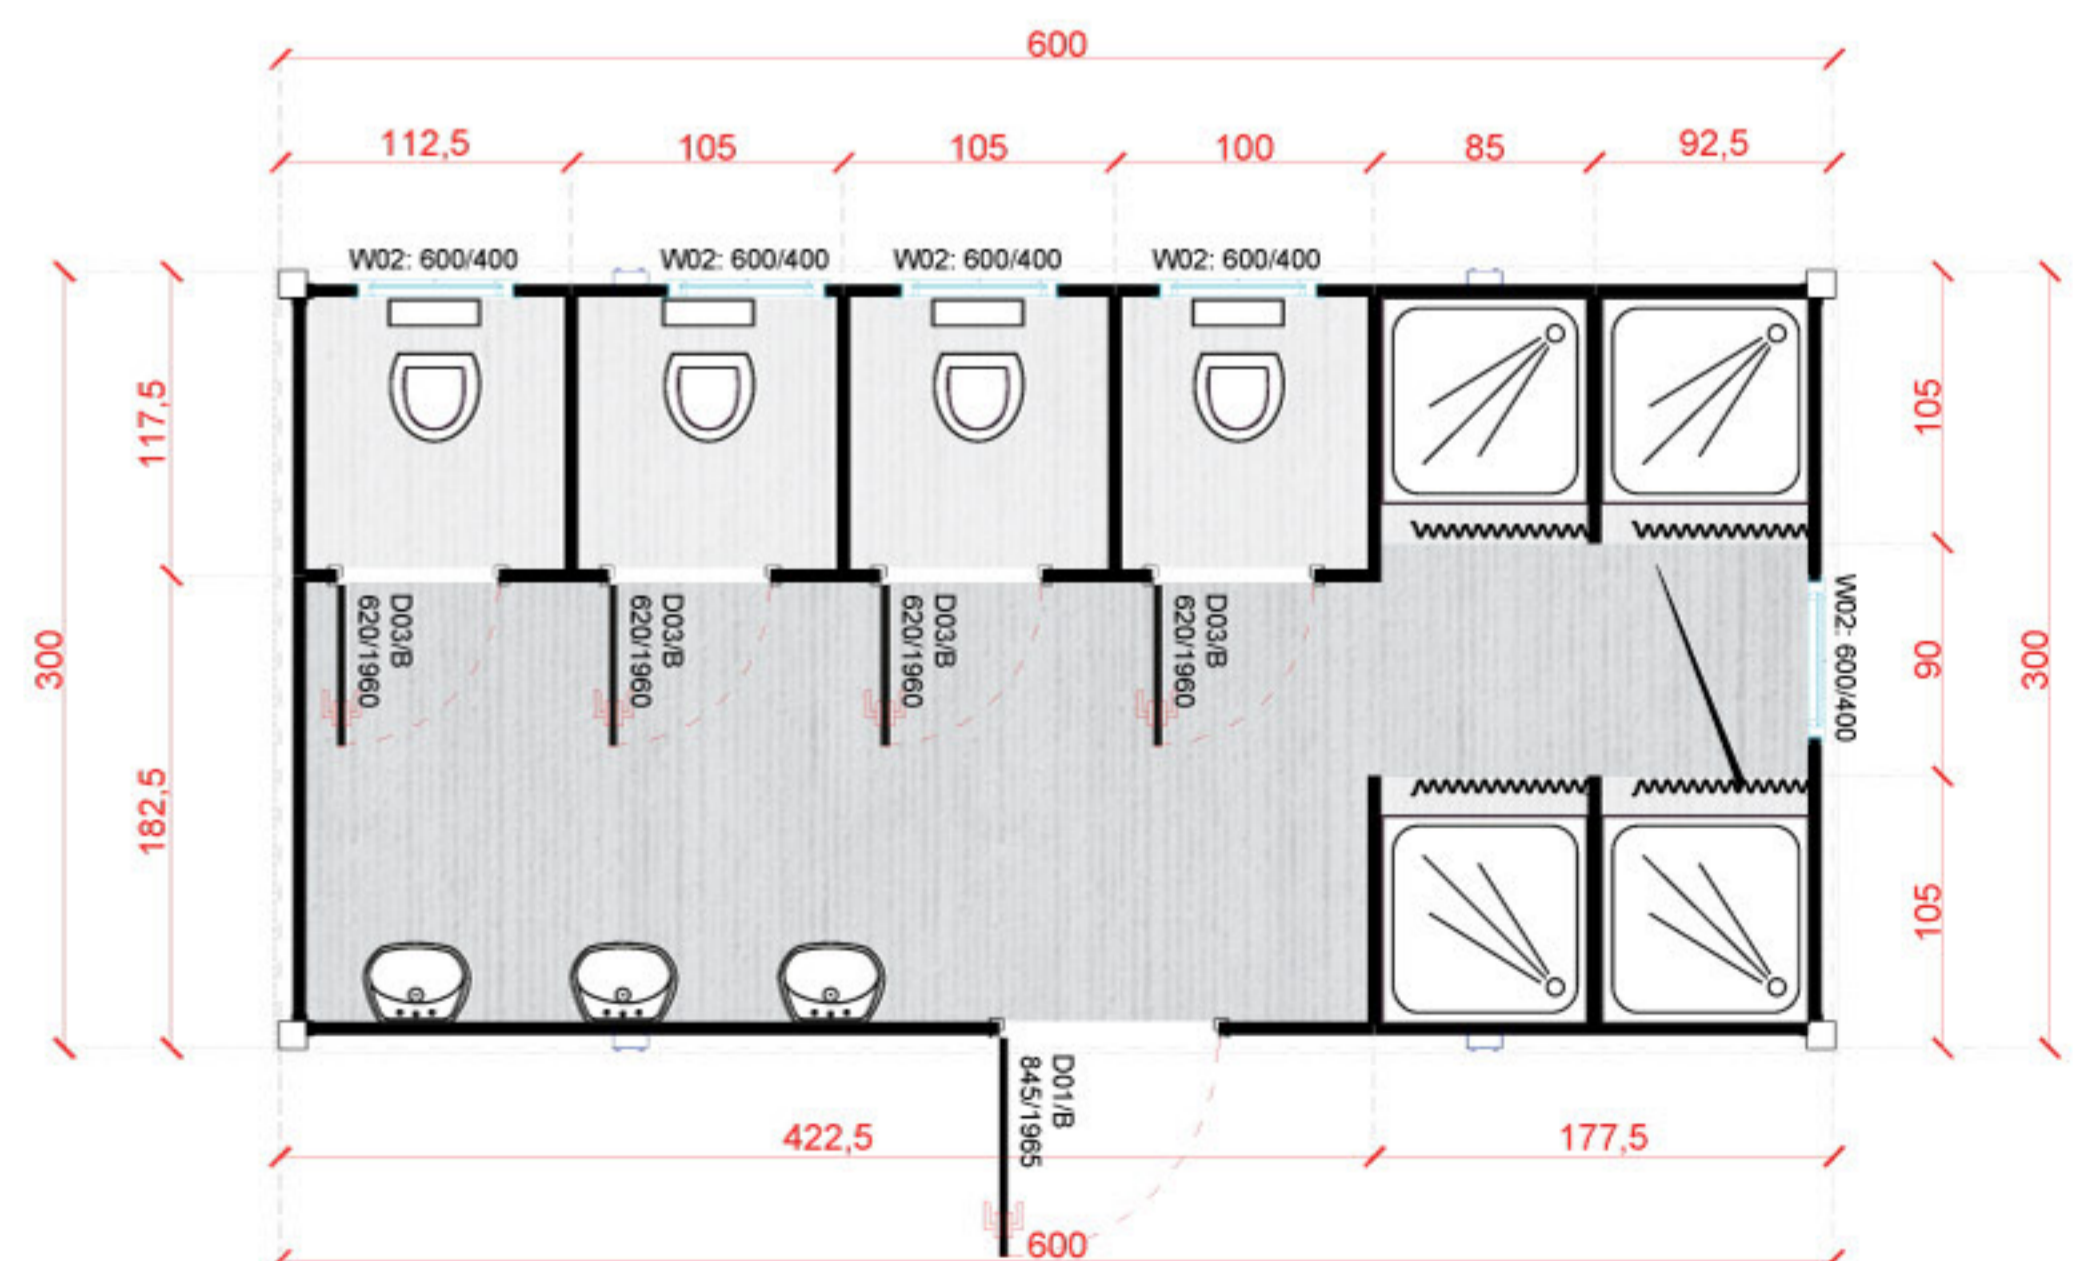

# Sanitary Containers

**SC-A2500.1**  
240x240

**8'**

**SC-A3000.1**  
300x240

**10'**

**SC-A3000.2**  
300x240

**10'**

**SC-A3000.3**  
300x240

**10'**

**SC-A6000.1** 20' 600x240

**20'**

**SC-A6000.2** 20' 600x240

**20'**

**SC-A6000.3** 20' 600x240

**20'**

**SC-C6000.1** 20' 600x300

**20'**

**SC-A6000.4** 20' 600x240

**SC-A6000.5** 20' 600x240

**SC-A6000.9** 2x20' 2/600x240

**SC-A6000.6** 2x20' 2/600x240

# Sanitary Containers

**SC-A8000.1** 2x26' 2/800x240

**SC-A6000.7** 4x20' 4/600x240

**SC-A6000.8** **20'** 600x240

**SC-A2000.1** **8'** 240x240

Custom made WC container and shower container for construction site camps. Wide range of materials available for sanitary containers : Classic WC, Turkish style WC, stainless steel (inox) WC, WC for the disabled, ceramic urinal, stainless steel urinal, ceramic basin, stainless steel sink, under-basin cabinet, water heater, PVC and fiberglass septic tank.