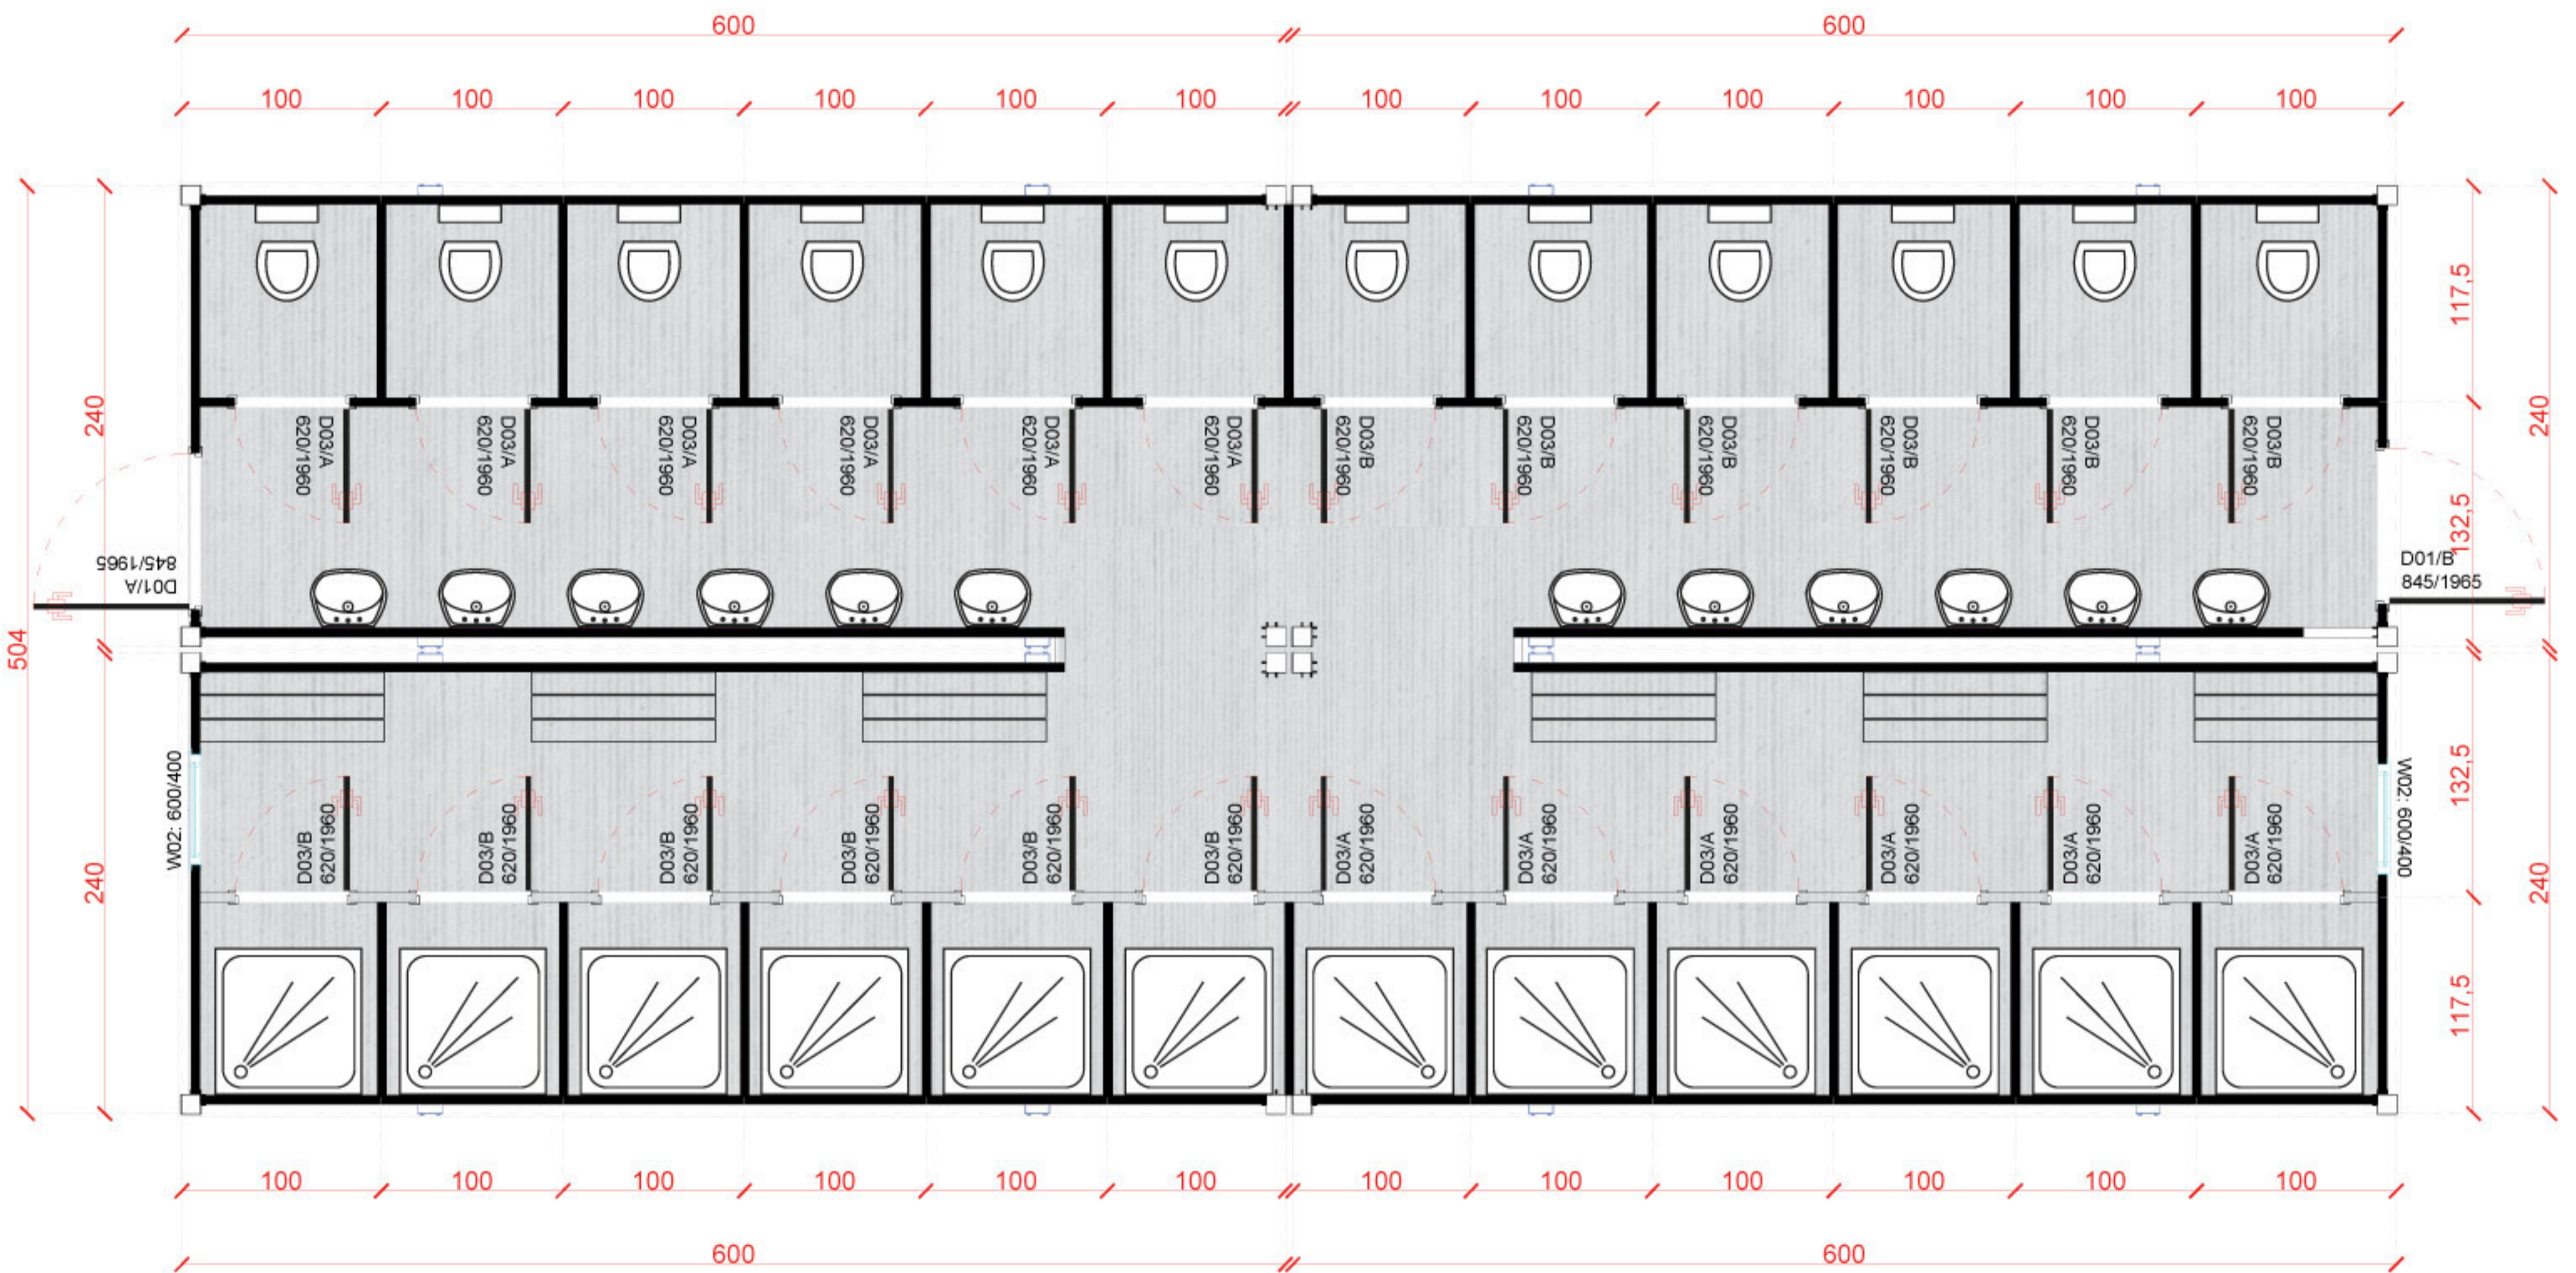

# Sanitary Containers

**SC-A2500.1**  
240x240

**8'**

**SC-A3000.1**  
300x240

**10'**

**SC-A3000.2**  
300x240

**10'**

**SC-A3000.3**  
300x240

**10'**

**SC-A6000.1** 20' 600x240

**20'**

**SC-A6000.2** 20' 600x240

**20'**

**SC-A6000.3** 20' 600x240

**20'**

**SC-C6000.1** 20' 600x300

**20'**

**SC-A6000.4** 20' 600x240

**SC-A6000.5** 20' 600x240

**SC-A6000.9** 2x20' 2/600x240

**SC-A6000.6** 2x20' 2/600x240

# Sanitary Containers

**SC-A8000.1** 2x26' 2/800x240

**SC-A6000.7** 4x20' 4/600x240

**SC-A6000.8** **20'** 600x240

**SC-A2000.1** **8'** 240x240

Custom made WC container and shower container for construction site camps. Wide range of materials available for sanitary containers : Classic WC, Turkish style WC, stainless steel (inox) WC, WC for the disabled, ceramic urinal, stainless steel urinal, ceramic basin, stainless steel sink, under-basin cabinet, water heater, PVC and fiberglass septic tank.