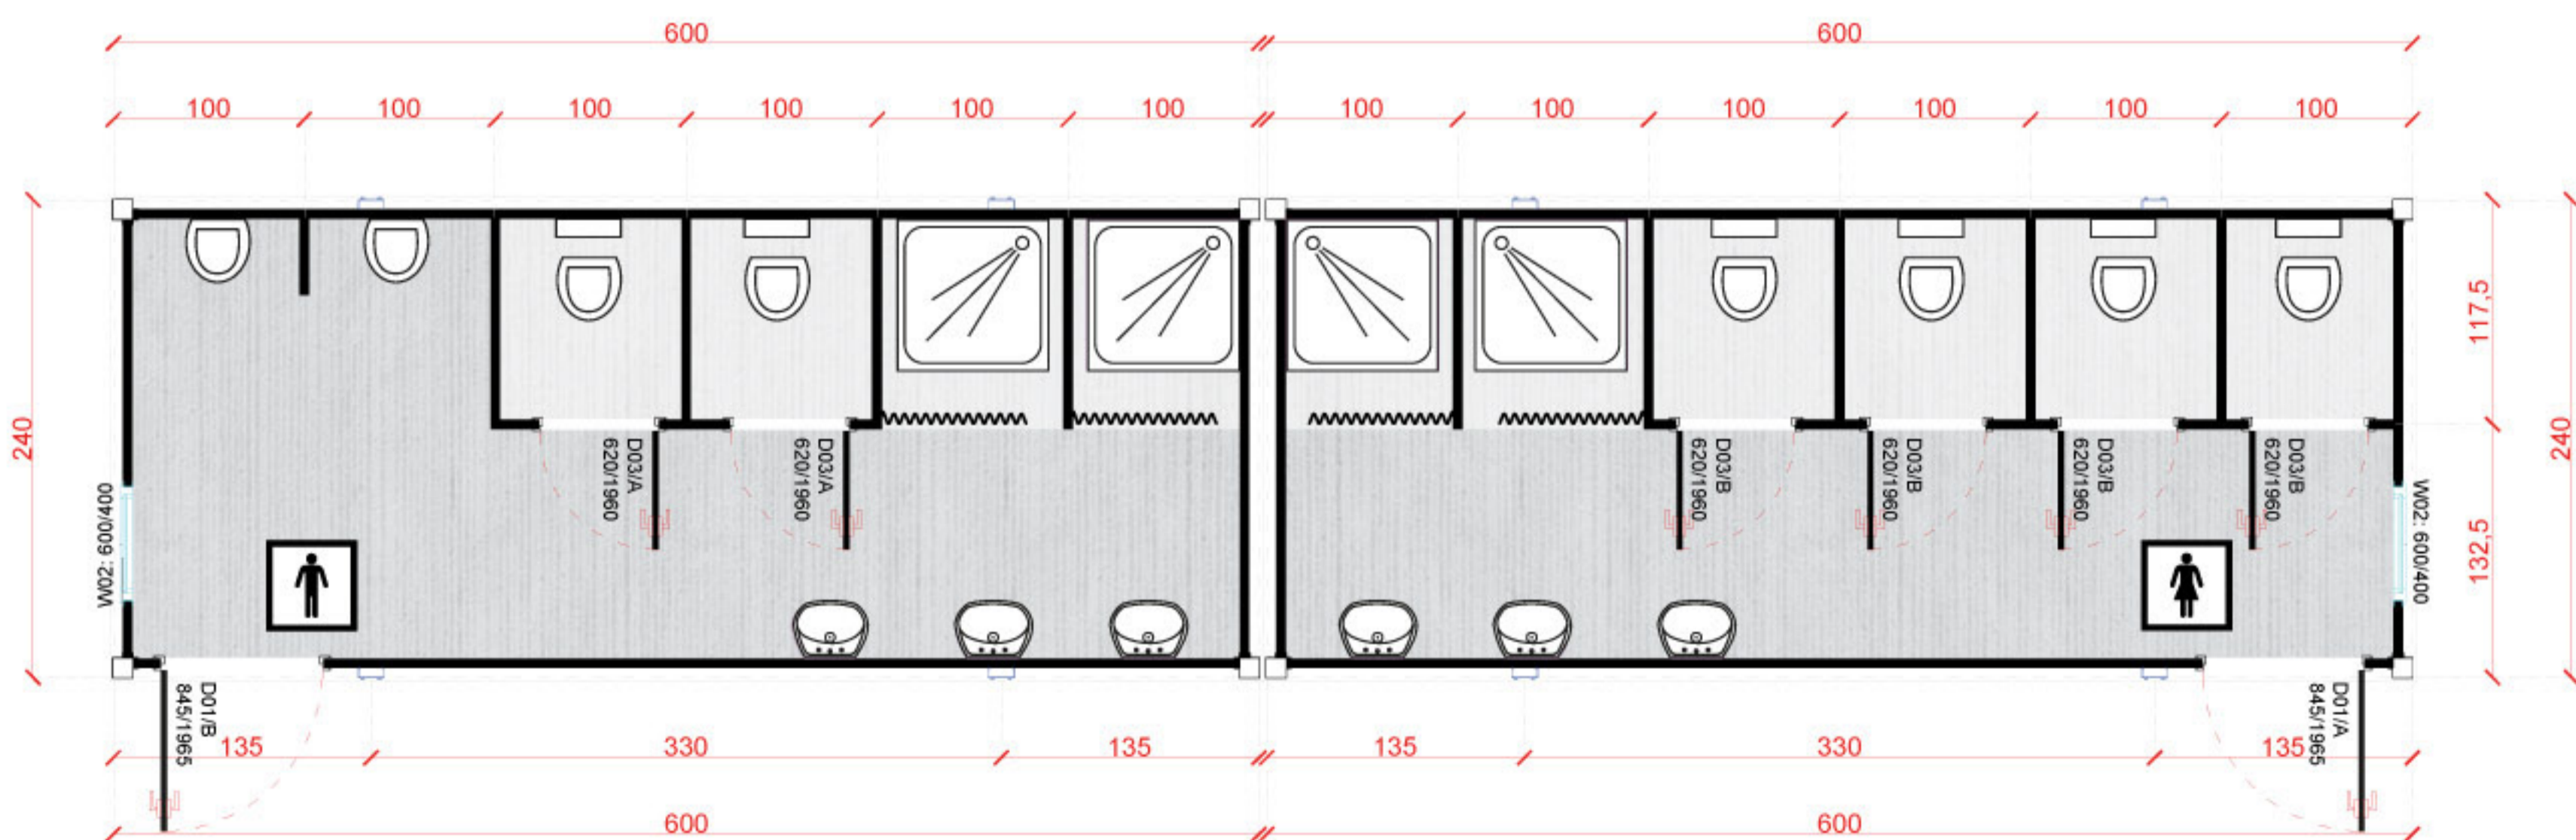

# Sanitary Containers

**SC-A2500.1**  
240x240

**8'**

**SC-A3000.1**  
300x240

**10'**

**SC-A3000.2**  
300x240

**10'**

**SC-A3000.3**  
300x240

**10'**

**SC-A6000.1** 20' 600x240

**20'**

**SC-A6000.2** 20' 600x240

**20'**

**SC-A6000.3** 20' 600x240

**20'**

**SC-C6000.1** 20' 600x300

**20'**

**SC-A6000.4** 20' 600x240

**SC-A6000.5** 20' 600x240

**SC-A6000.9** 2x20' 2/600x240

**SC-A6000.6** 2x20' 2/600x240

# Sanitary Containers

**SC-A8000.1** 2x26' 2/800x240

**SC-A6000.7** 4x20' 4/600x240

**SC-A6000.8** **20'** 600x240

**SC-A2000.1** **8'** 240x240

Custom made WC container and shower container for construction site camps. Wide range of materials available for sanitary containers : Classic WC, Turkish style WC, stainless steel (inox) WC, WC for the disabled, ceramic urinal, stainless steel urinal, ceramic basin, stainless steel sink, under-basin cabinet, water heater, PVC and fiberglass septic tank.