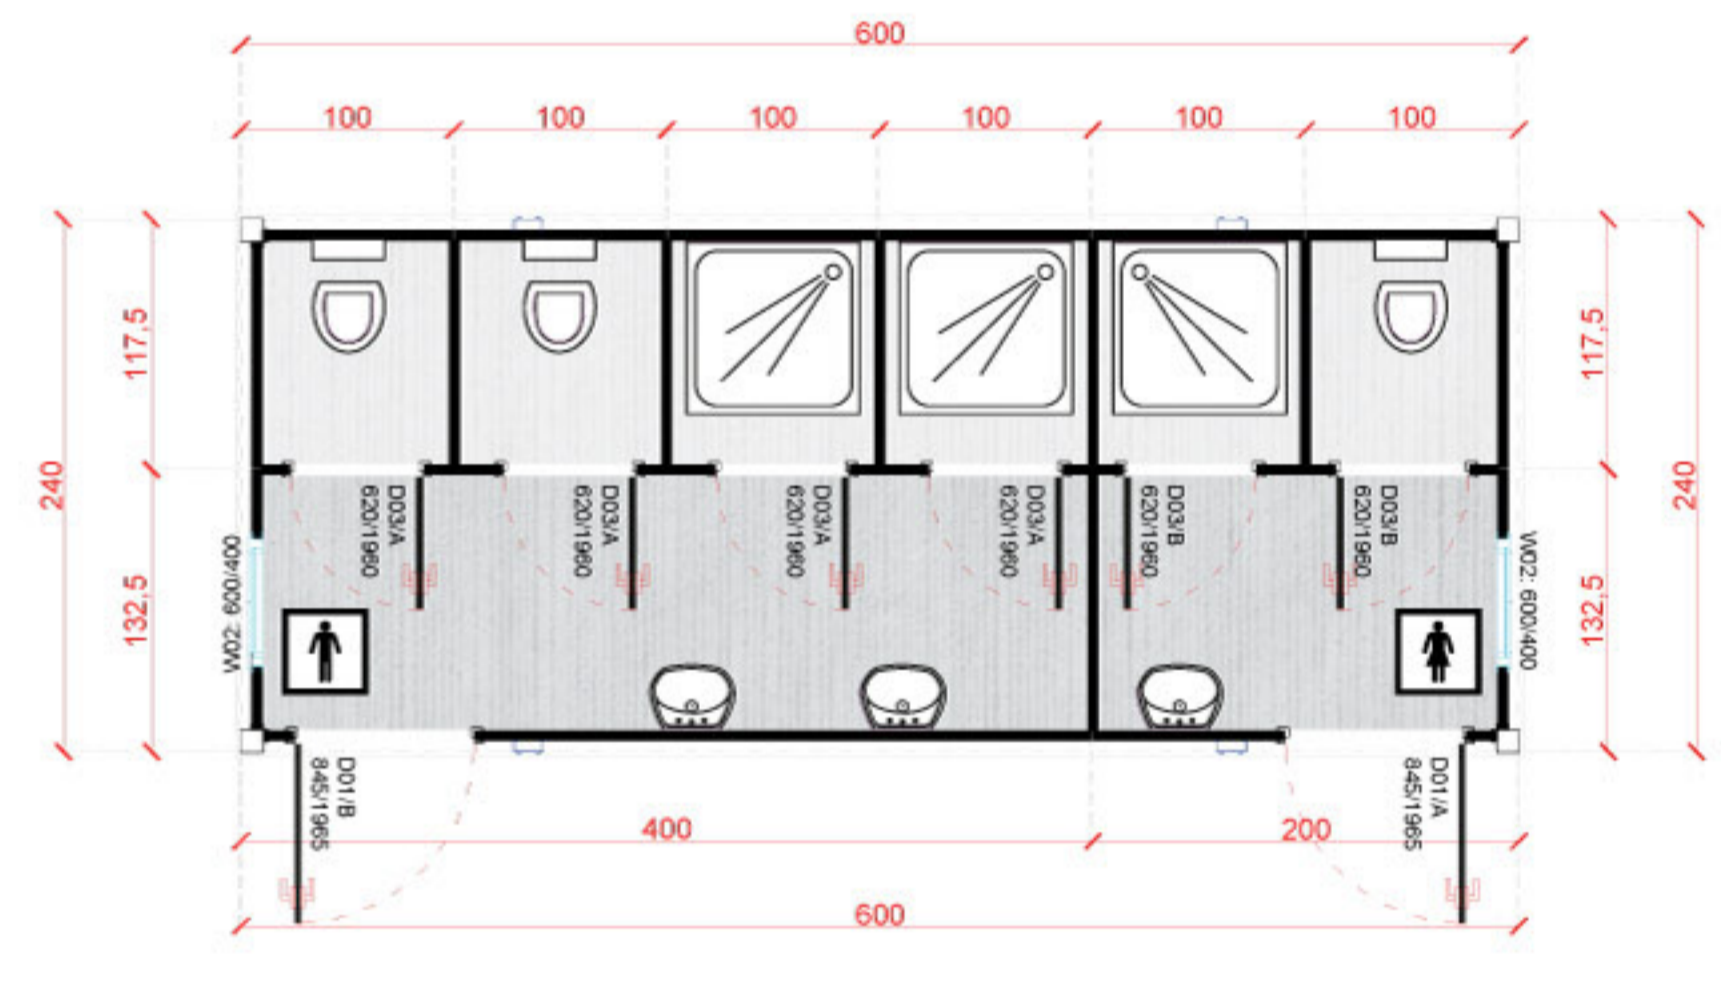

# Sanitary Containers

**SC-A2500.1**  
240x240

**8'**

**SC-A3000.1**  
300x240

**10'**

**SC-A3000.2**  
300x240

**10'**

**SC-A3000.3**  
300x240

**10'**

**SC-A6000.1** 20' 600x240

**20'**

**SC-A6000.2** 20' 600x240

**20'**

**SC-A6000.3** 20' 600x240

**20'**

**SC-C6000.1** 20' 600x300

**20'**

**SC-A6000.4** 20' 600x240

**SC-A6000.5** 20' 600x240

**SC-A6000.9** 2x20' 2/600x240

**SC-A6000.6** 2x20' 2/600x240

# Sanitary Containers

**SC-A8000.1** 2x26' 2/800x240

**SC-A6000.7** 4x20' 4/600x240

**SC-A6000.8** **20'** 600x240

**SC-A2000.1** **8'** 240x240

Custom made WC container and shower container for construction site camps. Wide range of materials available for sanitary containers : Classic WC, Turkish style WC, stainless steel (inox) WC, WC for the disabled, ceramic urinal, stainless steel urinal, ceramic basin, stainless steel sink, under-basin cabinet, water heater, PVC and fiberglass septic tank.