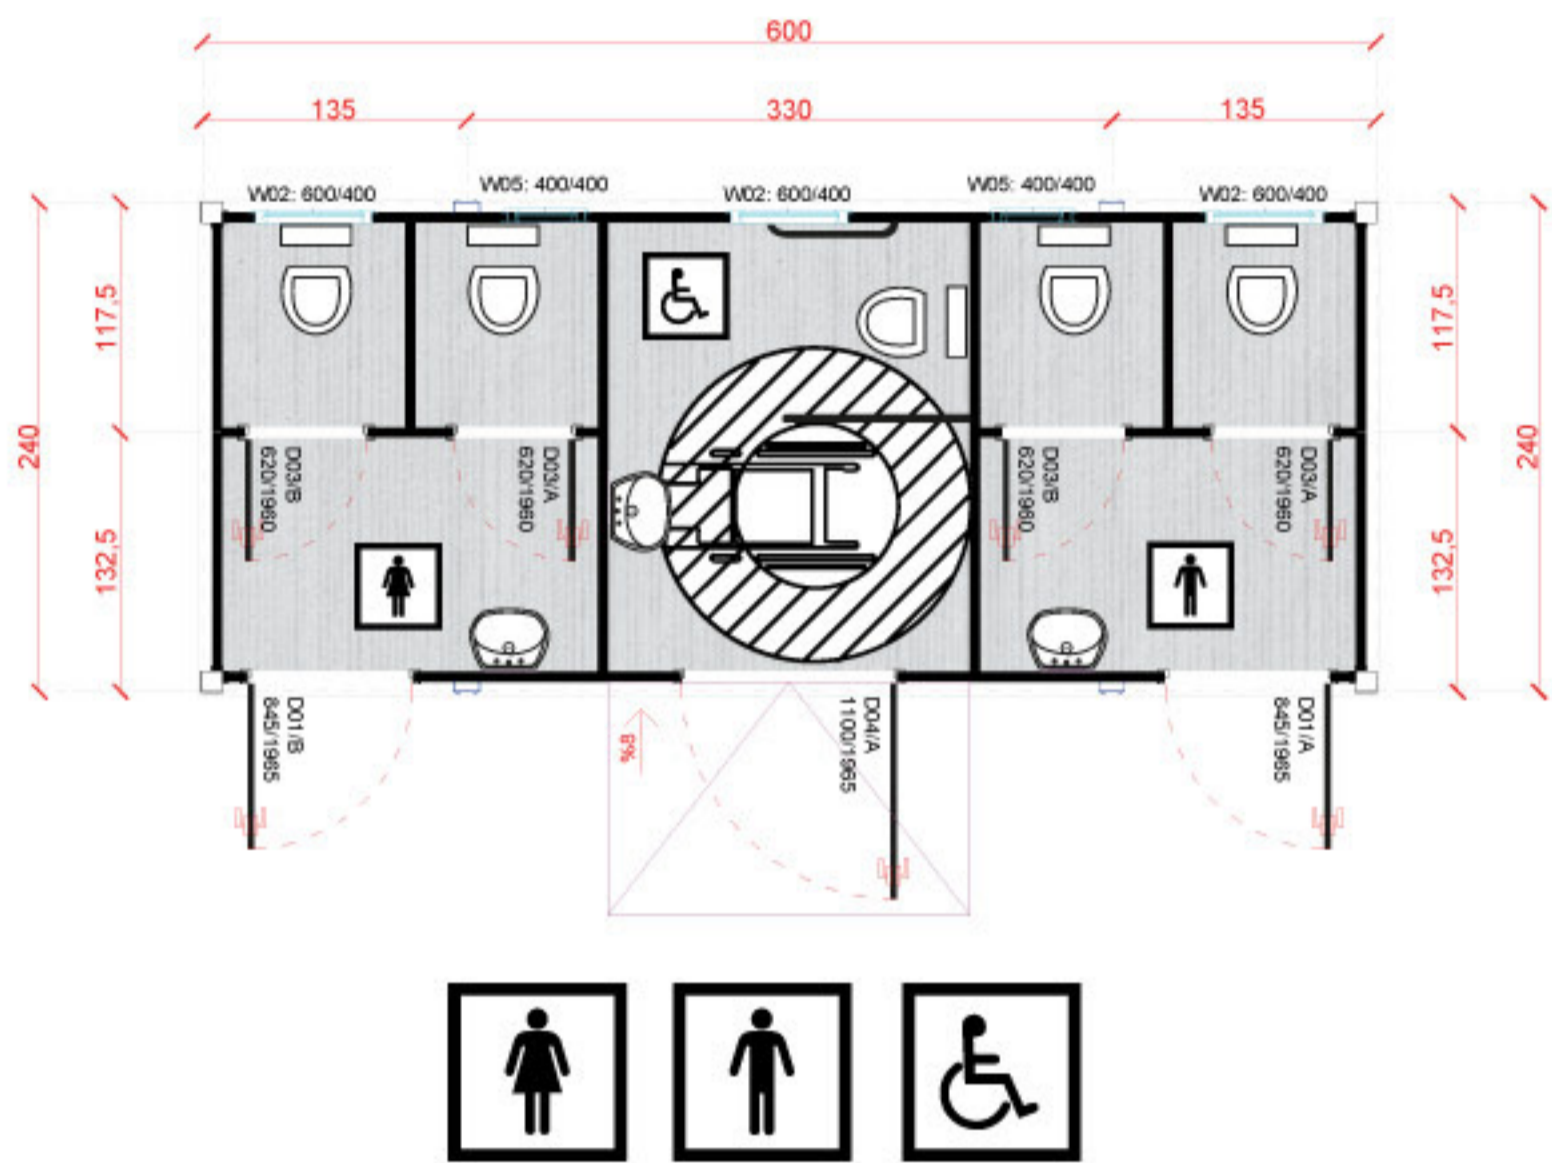

# Sanitary Containers

**SC-A2500.1**  
240x240

**8'**

**SC-A3000.1**  
300x240

**10'**

**SC-A3000.2**  
300x240

**10'**

**SC-A3000.3**  
300x240

**10'**

**SC-A6000.1** 20' 600x240

**20'**

**SC-A6000.2** 20' 600x240

**20'**

**SC-A6000.3** 20' 600x240

**20'**

**SC-C6000.1** 20' 600x300

**20'**

**SC-A6000.4** 20' 600x240

**SC-A6000.5** 20' 600x240

**SC-A6000.9** 2x20' 2/600x240

**SC-A6000.6** 2x20' 2/600x240

# Sanitary Containers

**SC-A8000.1** 2x26' 2/800x240

**SC-A6000.7** 4x20' 4/600x240

**SC-A6000.8** **20'** 600x240

**SC-A2000.1** **8'** 240x240

Custom made WC container and shower container for construction site camps. Wide range of materials available for sanitary containers : Classic WC, Turkish style WC, stainless steel (inox) WC, WC for the disabled, ceramic urinal, stainless steel urinal, ceramic basin, stainless steel sink, under-basin cabinet, water heater, PVC and fiberglass septic tank.