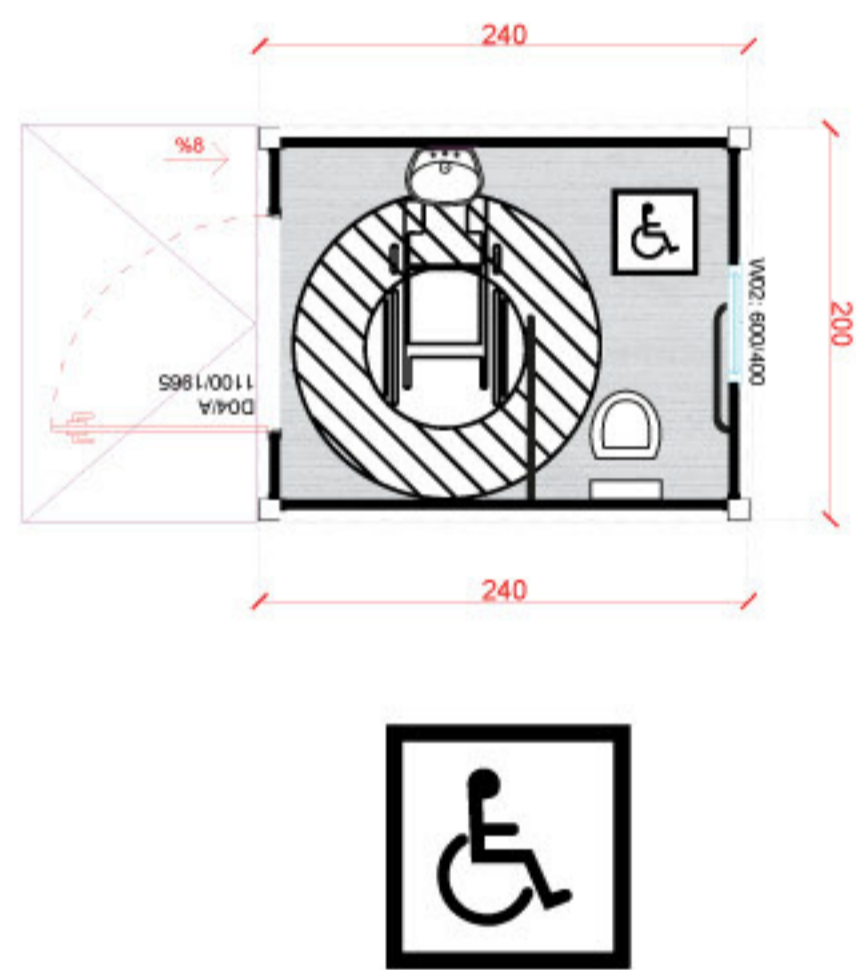

**10'**

**SC-A6000.1** 20' 600x240

**20'**

**SC-A6000.2** 20' 600x240

**20'**

**SC-A6000.3** 20' 600x240

**20'**

**SC-C6000.1** 20' 600x300

**20'**

**SC-A6000.4** 20' 600x240

**SC-A6000.5** 20' 600x240

**SC-A6000.9** 2x20' 2/600x240

**SC-A6000.6** 2x20' 2/600x240

# Sanitary Containers

**SC-A8000.1** 2x26' 2/800x240

**SC-A6000.7** 4x20' 4/600x240

**SC-A6000.8** **20'** 600x240

**SC-A2000.1** **8'** 240x240

Custom made WC container and shower container for construction site camps. Wide range of materials available for sanitary containers : Classic WC, Turkish style WC, stainless steel (inox) WC, WC for the disabled, ceramic urinal, stainless steel urinal, ceramic basin, stainless steel sink, under-basin cabinet, water heater, PVC and fiberglass septic tank.