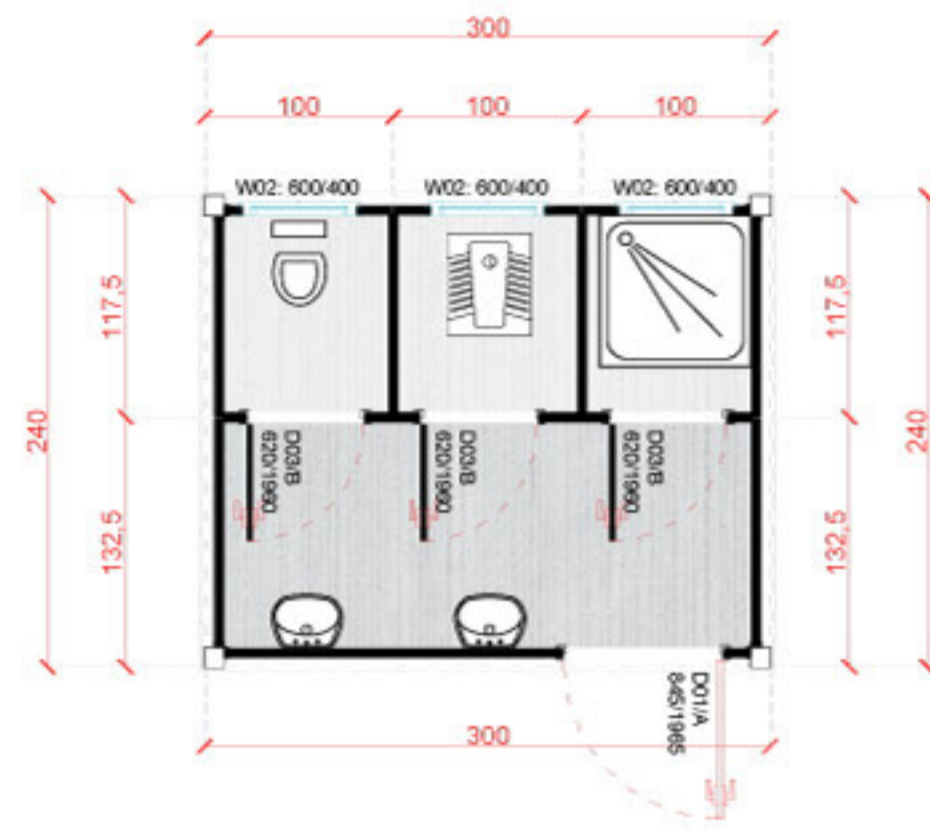

# Sanitary Containers

**SC-A2500.1**  
240x240

**8'**

**SC-A3000.1**  
300x240

**10'**

**SC-A3000.2**  
300x240

**10'**

**SC-A3000.3**  
300x240

**10'**

**SC-A6000.1** 20' 600x240

**20'**

**SC-A6000.2** 20' 600x240

**20'**

**SC-A6000.3** 20' 600x240

**20'**

**SC-C6000.1** 20' 600x300

**20'**

**SC-A6000.4** 20' 600x240

**SC-A6000.5** 20' 600x240

**SC-A6000.9** 2x20' 2/600x240

**SC-A6000.6** 2x20' 2/600x240

# Sanitary Containers

**SC-A8000.1** 2x26' 2/800x240

**SC-A6000.7** 4x20' 4/600x240

**SC-A6000.8** **20'** 600x240

**SC-A2000.1** **8'** 240x240

Custom made WC container and shower container for construction site camps. Wide range of materials available for sanitary containers : Classic WC, Turkish style WC, stainless steel (inox) WC, WC for the disabled, ceramic urinal, stainless steel urinal, ceramic basin, stainless steel sink, under-basin cabinet, water heater, PVC and fiberglass septic tank.