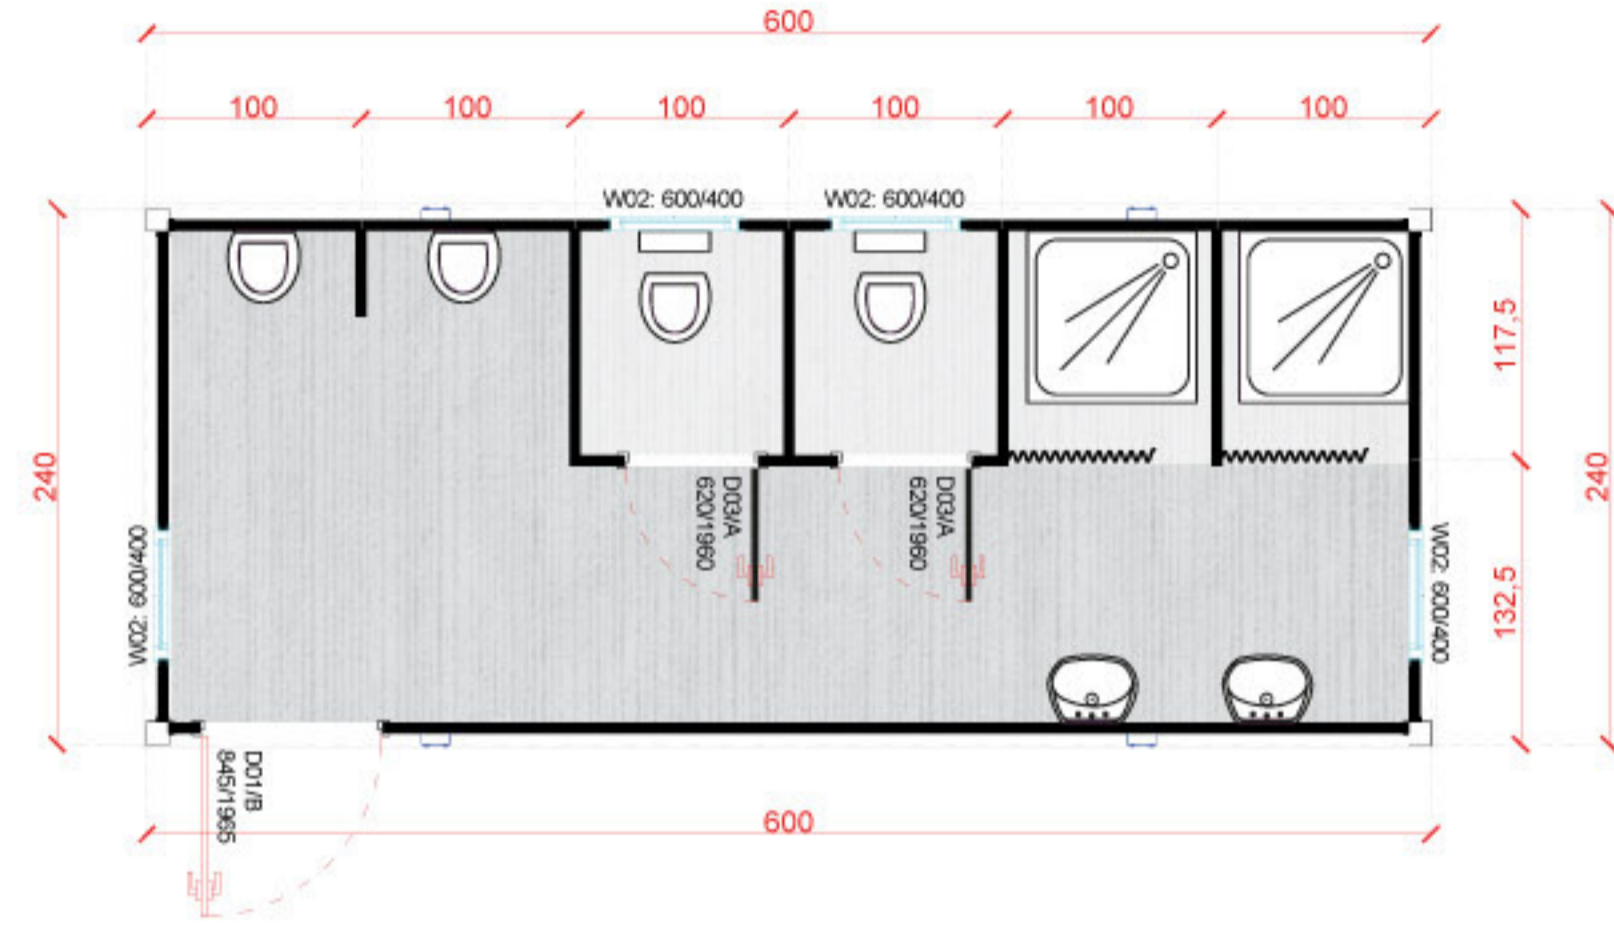

# Sanitary Containers

**SC-A2500.1**  
240x240

**8'**

**SC-A3000.1**  
300x240

**10'**

**SC-A3000.2**  
300x240

**10'**

**SC-A3000.3**  
300x240

**10'**

**SC-A6000.1** 20' 600x240

**20'**

**SC-A6000.2** 20' 600x240

**20'**

**SC-A6000.3** 20' 600x240

**20'**

**SC-C6000.1** 20' 600x300

**20'**

**SC-A6000.4** 20' 600x240

**SC-A6000.5** 20' 600x240

**SC-A6000.9** 2x20' 2/600x240

**SC-A6000.6** 2x20' 2/600x240

# Sanitary Containers

**SC-A8000.1** 2x26' 2/800x240

**SC-A6000.7** 4x20' 4/600x240

**SC-A6000.8** **20'** 600x240

**SC-A2000.1** **8'** 240x240

Custom made WC container and shower container for construction site camps. Wide range of materials available for sanitary containers : Classic WC, Turkish style WC, stainless steel (inox) WC, WC for the disabled, ceramic urinal, stainless steel urinal, ceramic basin, stainless steel sink, under-basin cabinet, water heater, PVC and fiberglass septic tank.