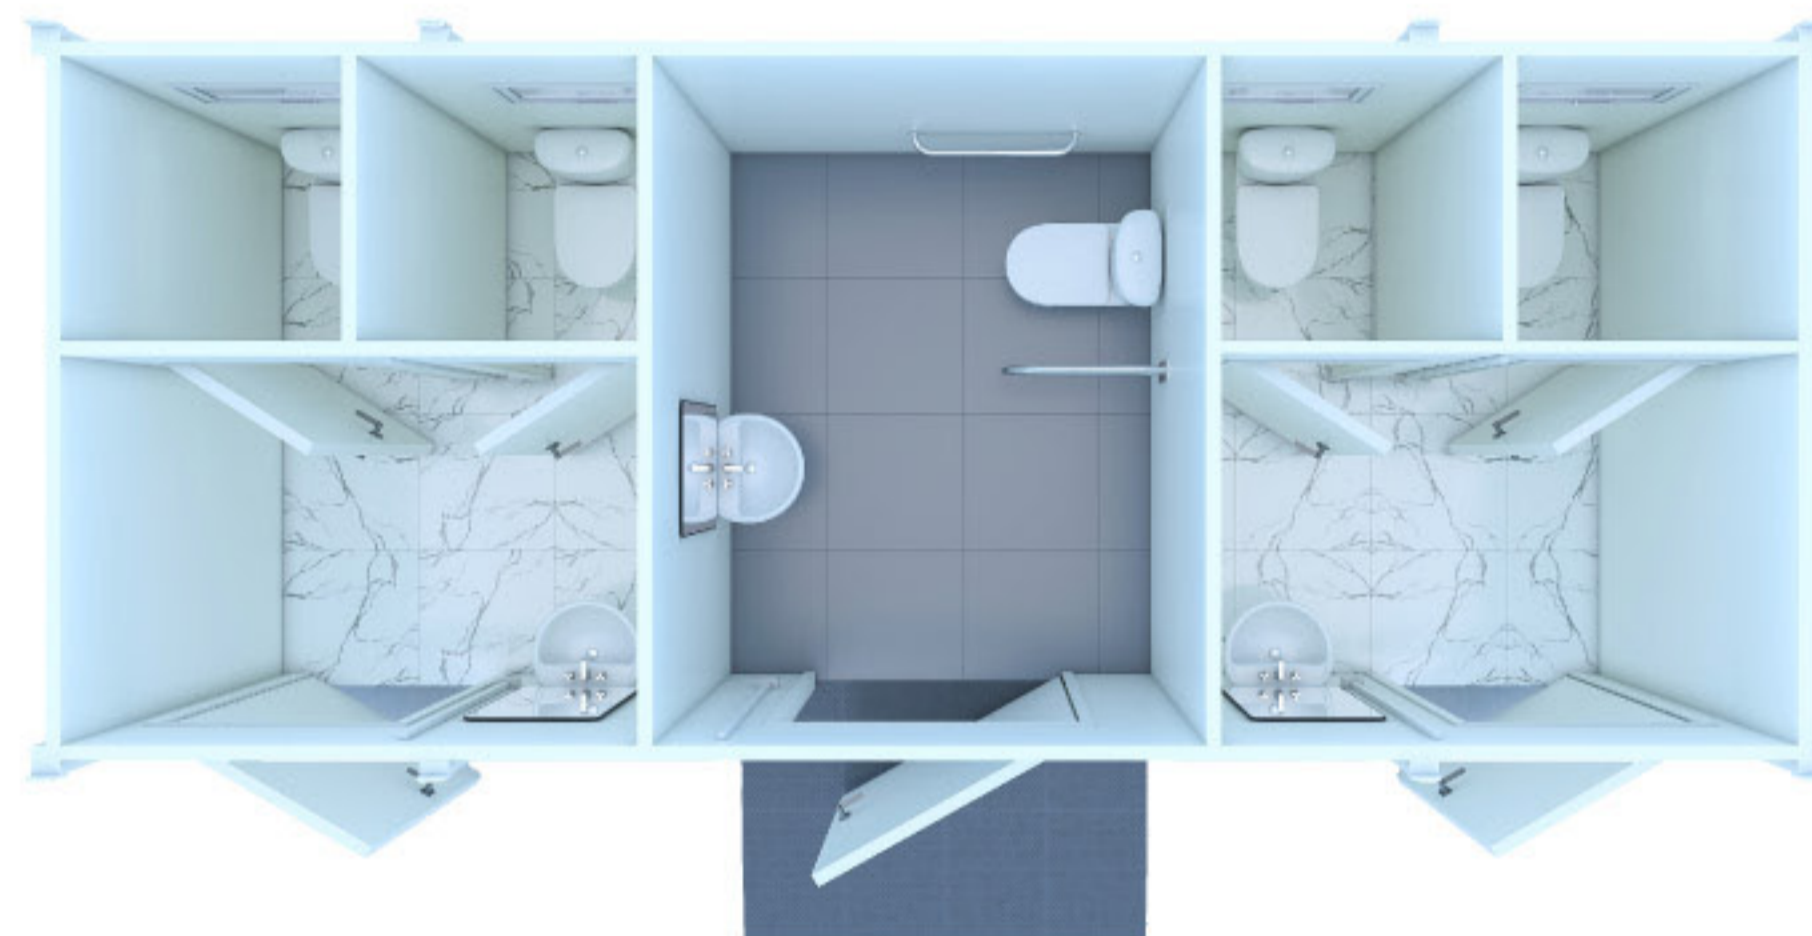

**10'**

**SC-A6000.1** 20' 600x240

**20'**

**SC-A6000.2** 20' 600x240

**20'**

**SC-A6000.3** 20' 600x240

**20'**

**SC-C6000.1** 20' 600x300

**20'**

**SC-A6000.4** 20' 600x240

**SC-A6000.5** 20' 600x240

**SC-A6000.9** 2x20' 2/600x240

**SC-A6000.6** 2x20' 2/600x240

# Sanitary Containers

**SC-A8000.1** 2x26' 2/800x240

**SC-A6000.7** 4x20' 4/600x240

**SC-A6000.8** **20'** 600x240

**SC-A2000.1** **8'** 240x240

Custom made WC container and shower container for construction site camps. Wide range of materials available for sanitary containers : Classic WC, Turkish style WC, stainless steel (inox) WC, WC for the disabled, ceramic urinal, stainless steel urinal, ceramic basin, stainless steel sink, under-basin cabinet, water heater, PVC and fiberglass septic tank.