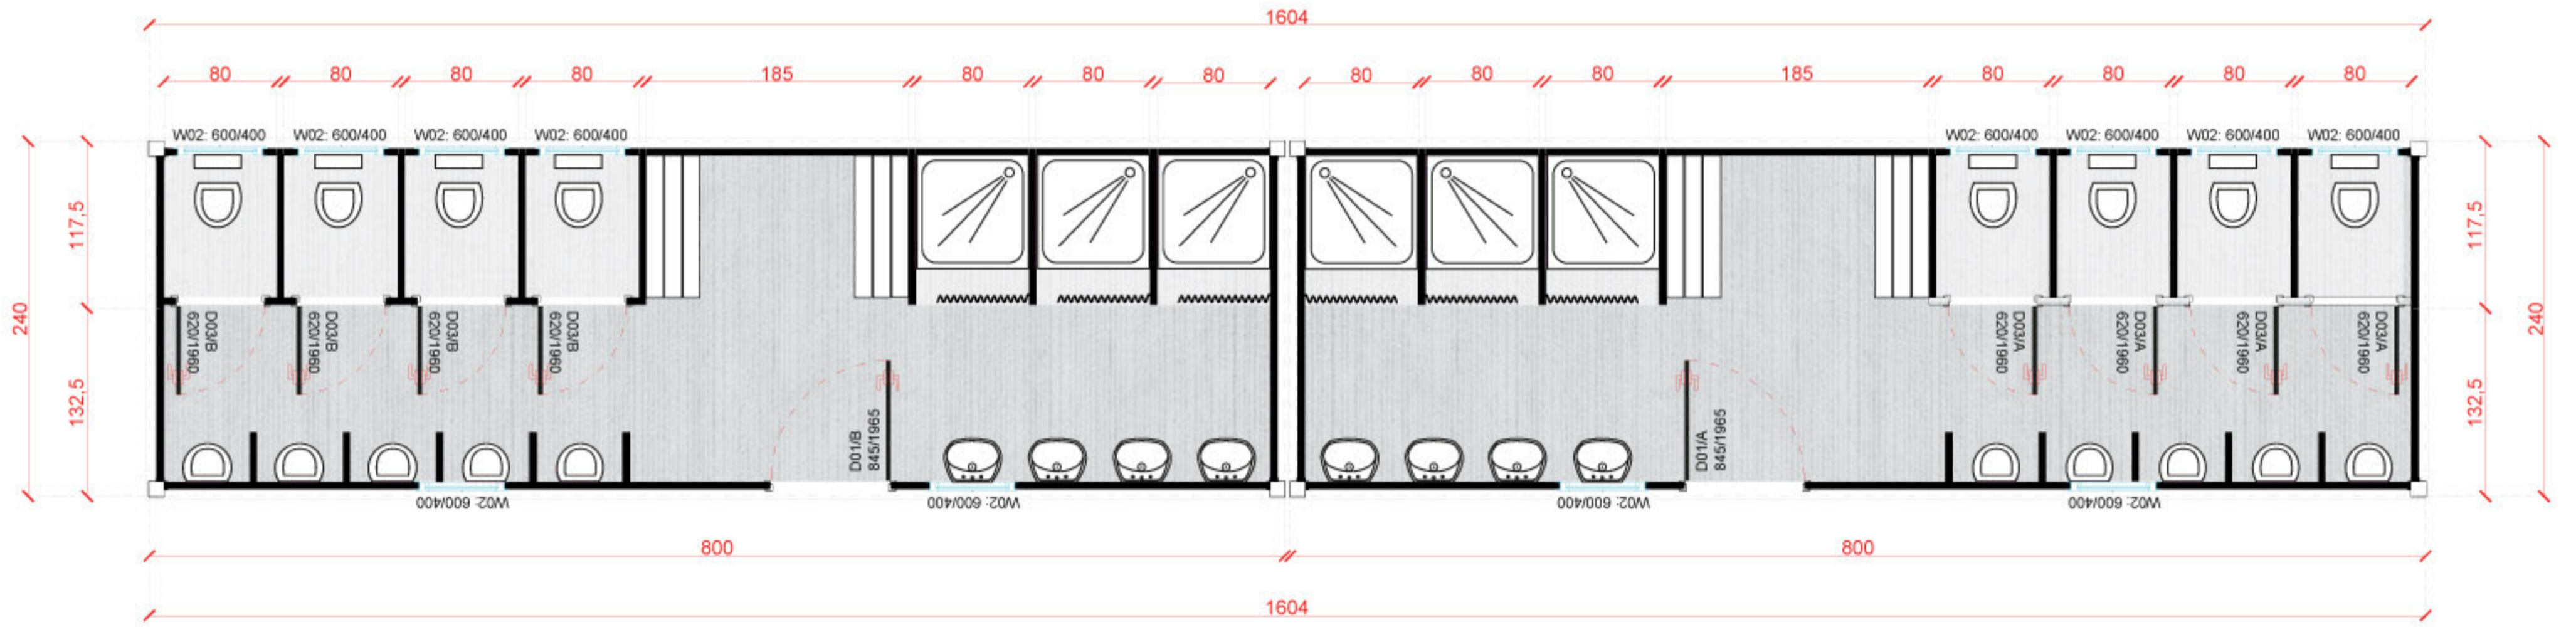

# Sanitary Containers

**SC-A2500.1**  
240x240

**8'**

**SC-A3000.1**  
300x240

**10'**

**SC-A3000.2**  
300x240

**10'**

**SC-A3000.3**  
300x240

**10'**

**SC-A6000.1** 20' 600x240

**20'**

**SC-A6000.2** 20' 600x240

**20'**

**SC-A6000.3** 20' 600x240

**20'**

**SC-C6000.1** 20' 600x300

**20'**

**SC-A6000.4** 20' 600x240

**SC-A6000.5** 20' 600x240

**SC-A6000.9** 2x20' 2/600x240

**SC-A6000.6** 2x20' 2/600x240

# Sanitary Containers

**SC-A8000.1** 2x26' 2/800x240

**SC-A6000.7** 4x20' 4/600x240

**SC-A6000.8** **20'** 600x240

**SC-A2000.1** **8'** 240x240

Custom made WC container and shower container for construction site camps. Wide range of materials available for sanitary containers : Classic WC, Turkish style WC, stainless steel (inox) WC, WC for the disabled, ceramic urinal, stainless steel urinal, ceramic basin, stainless steel sink, under-basin cabinet, water heater, PVC and fiberglass septic tank.