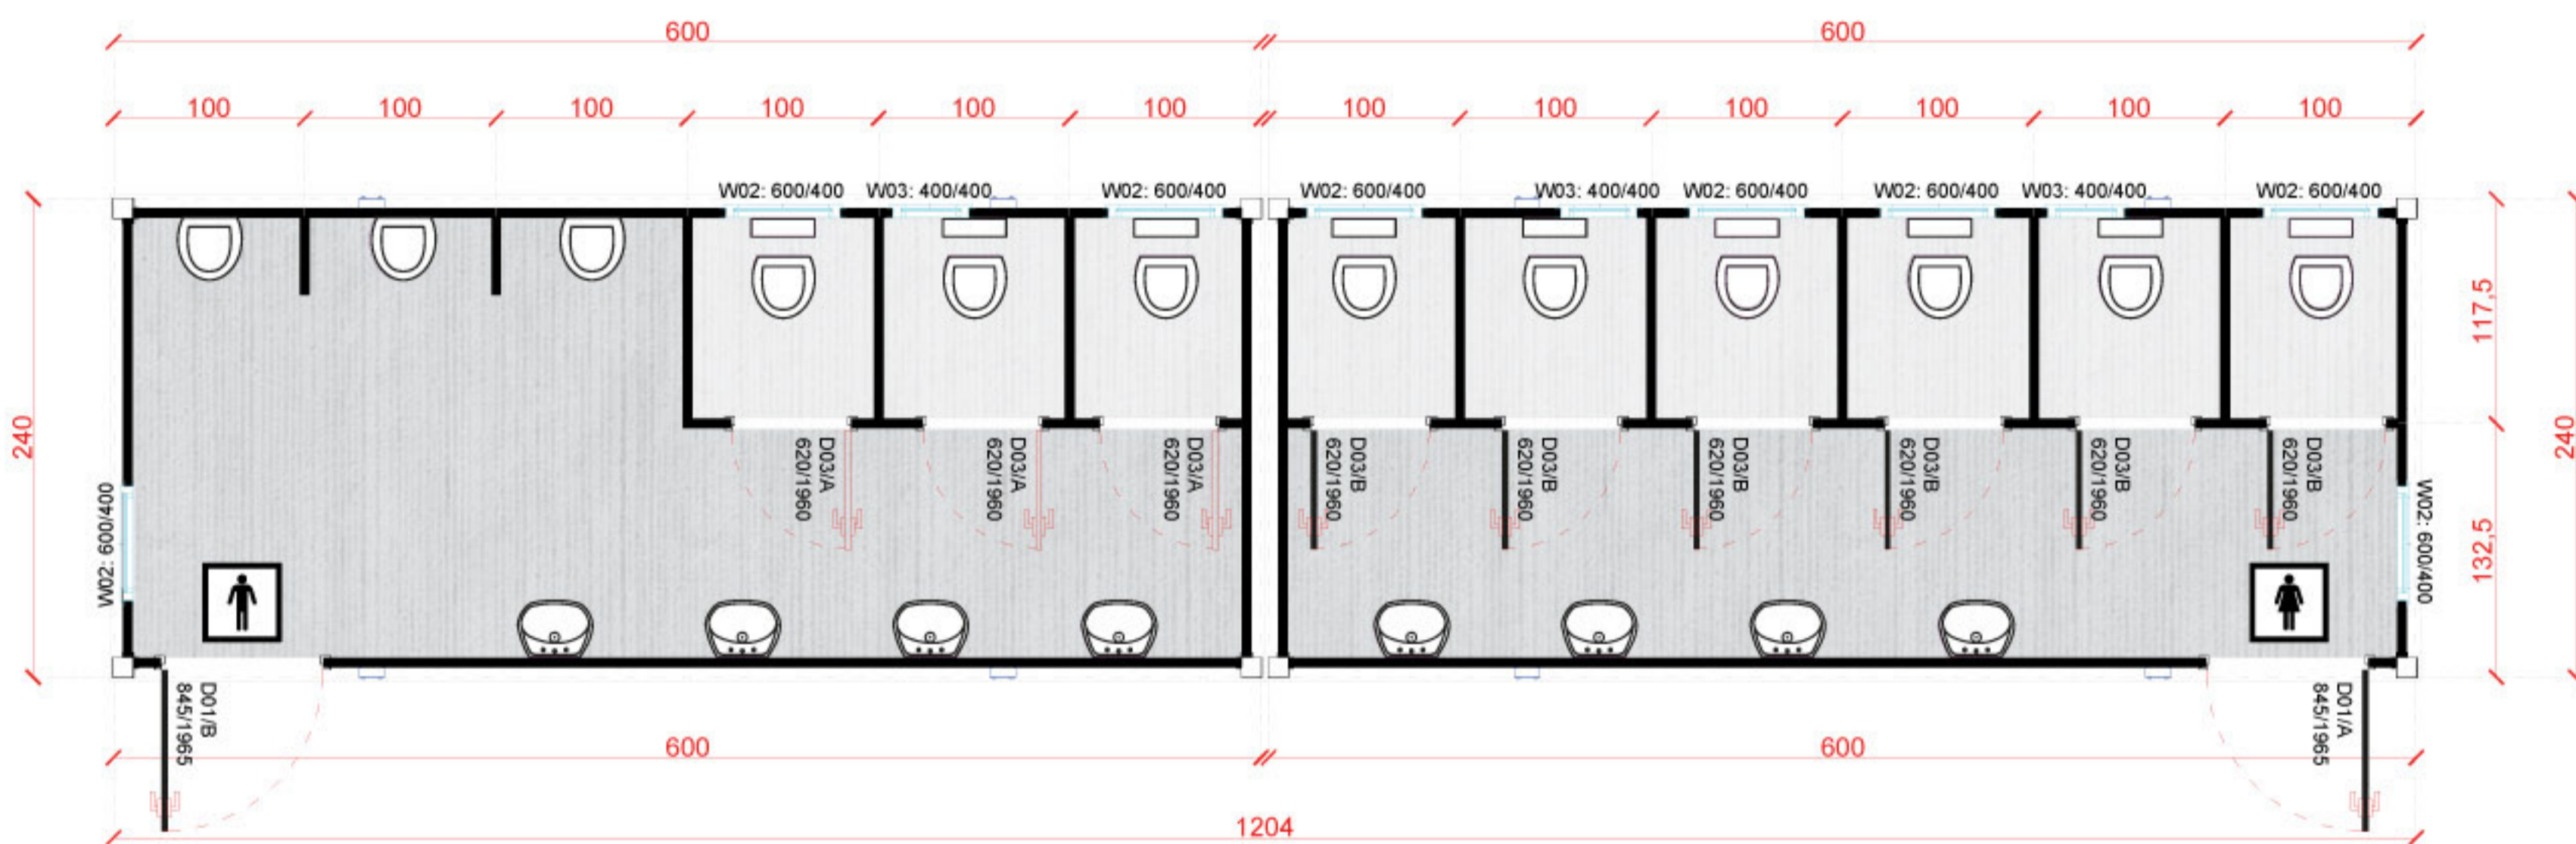

# Sanitary Containers

**SC-A2500.1**  
240x240

**8'**

**SC-A3000.1**  
300x240

**10'**

**SC-A3000.2**  
300x240

**10'**

**SC-A3000.3**  
300x240

**10'**

**SC-A6000.1** 20' 600x240

**20'**

**SC-A6000.2** 20' 600x240

**20'**

**SC-A6000.3** 20' 600x240

**20'**

**SC-C6000.1** 20' 600x300

**20'**

**SC-A6000.4** 20' 600x240

**SC-A6000.5** 20' 600x240

**SC-A6000.9** 2x20' 2/600x240

**SC-A6000.6** 2x20' 2/600x240

# Sanitary Containers

**SC-A8000.1** 2x26' 2/800x240

**SC-A6000.7** 4x20' 4/600x240

**SC-A6000.8** **20'** 600x240

**SC-A2000.1** **8'** 240x240

Custom made WC container and shower container for construction site camps. Wide range of materials available for sanitary containers : Classic WC, Turkish style WC, stainless steel (inox) WC, WC for the disabled, ceramic urinal, stainless steel urinal, ceramic basin, stainless steel sink, under-basin cabinet, water heater, PVC and fiberglass septic tank.