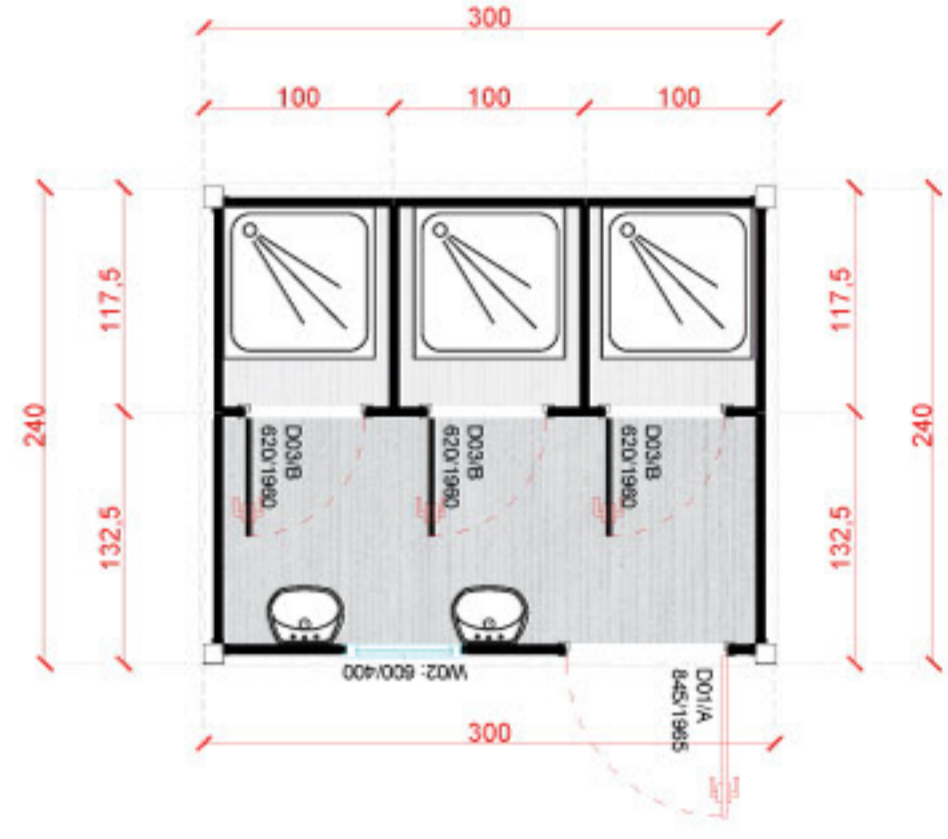

# Sanitary Containers

**SC-A2500.1**  
240x240

**8'**

**SC-A3000.1**  
300x240

**10'**

**SC-A3000.2**  
300x240

**10'**

**SC-A3000.3**  
300x240

**10'**

**SC-A6000.1** 20' 600x240

**20'**

**SC-A6000.2** 20' 600x240

**20'**

**SC-A6000.3** 20' 600x240

**20'**

**SC-C6000.1** 20' 600x300

**20'**

**SC-A6000.4** 20' 600x240

**SC-A6000.5** 20' 600x240

**SC-A6000.9** 2x20' 2/600x240

**SC-A6000.6** 2x20' 2/600x240

# Sanitary Containers

**SC-A8000.1** 2x26' 2/800x240

**SC-A6000.7** 4x20' 4/600x240

**SC-A6000.8** **20'** 600x240

**SC-A2000.1** **8'** 240x240

Custom made WC container and shower container for construction site camps. Wide range of materials available for sanitary containers : Classic WC, Turkish style WC, stainless steel (inox) WC, WC for the disabled, ceramic urinal, stainless steel urinal, ceramic basin, stainless steel sink, under-basin cabinet, water heater, PVC and fiberglass septic tank.